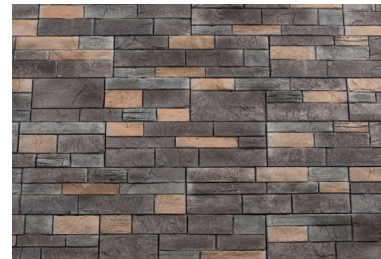

## FRANKLIN

A Stoll exclusive, Franklin is a custom blended aged, earthy-grey tone with reddish accents that reflects the influence of local coloration.

## NIGHTFALL

Nightfall features an attractive mix of dark grey tones, highlighted with a dash of light and color for a cobbled vintage look of reclaimed stone

## AERO GRAY

A refined rustic nature with soft warm grey tones enhance the architectural features of not just the exterior of your home but the interior as well.

## RIESLING - Modern Stack

Sweet and crisp, just like it's namesake. Our grout-less Modern Stack stone, Riesling mixes bold grey tones with an angular, chiseled masonry profile.