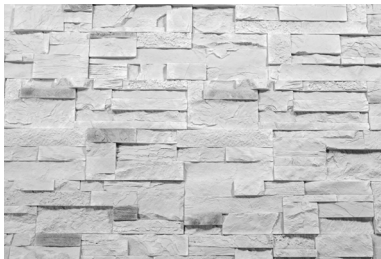

WAREHOUSE STOCK PANEL COLORS & STYLES

RIESLING - Modern Stack

Sweet and crisp, just like it's namesake. Our grout-less Modern Stack stone, Riesling mixes bold grey tones with an angular, chiseled masonry profile.