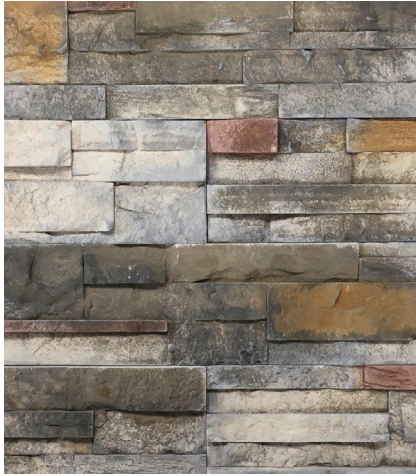

- **INTERLOCKING CORNER DETAIL.**

Our interlocking corners provide a more seamless look and covers more square footage.

- **IT'S EASY TO CUT.**

Custom fitting WayPost Stone Siding couldn't be easier, all you need is a circular saw and tin snips

### INTERLOCKING CORNER PANELS

Corners that aren't an afterthought. No cutting required. Corners come in varying widths to stagger vertical joints and are 9" tall x 1-1/2" thick.

## FRANKLIN

A Stoll exclusive, Franklin is a custom blended aged, earthy-grey tone with reddish accents that reflects the influence of local coloration.

## NIGHTFALL

Nightfall features an attractive mix of dark grey tones, highlighted with a dash of light and color for a cobbled vintage look of reclaimed stone