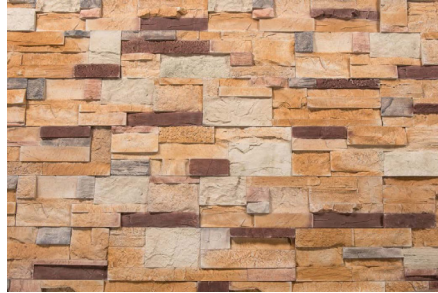

SPECIAL ORDER COLORS

MODERN STACK

Merlot

CLASSIC LEDGE

EASY INSTALLATION

For more detailed installation information visit www.waypoststonesiding.com and click on the "Installation Made Easy" tab

TOOLS NEEDED

- Screw Gun
- Hammer Tacker with Staples
- Tape Measure
- Pencil
- Level
- Saw with Masonry/Diamond Blade
- Tin Snips
- Utility Knife
- Caulk Gun
- Protective Eyewear
- Protective Dust Mask

ACCESSORIES, THE FINISHING DETAILS